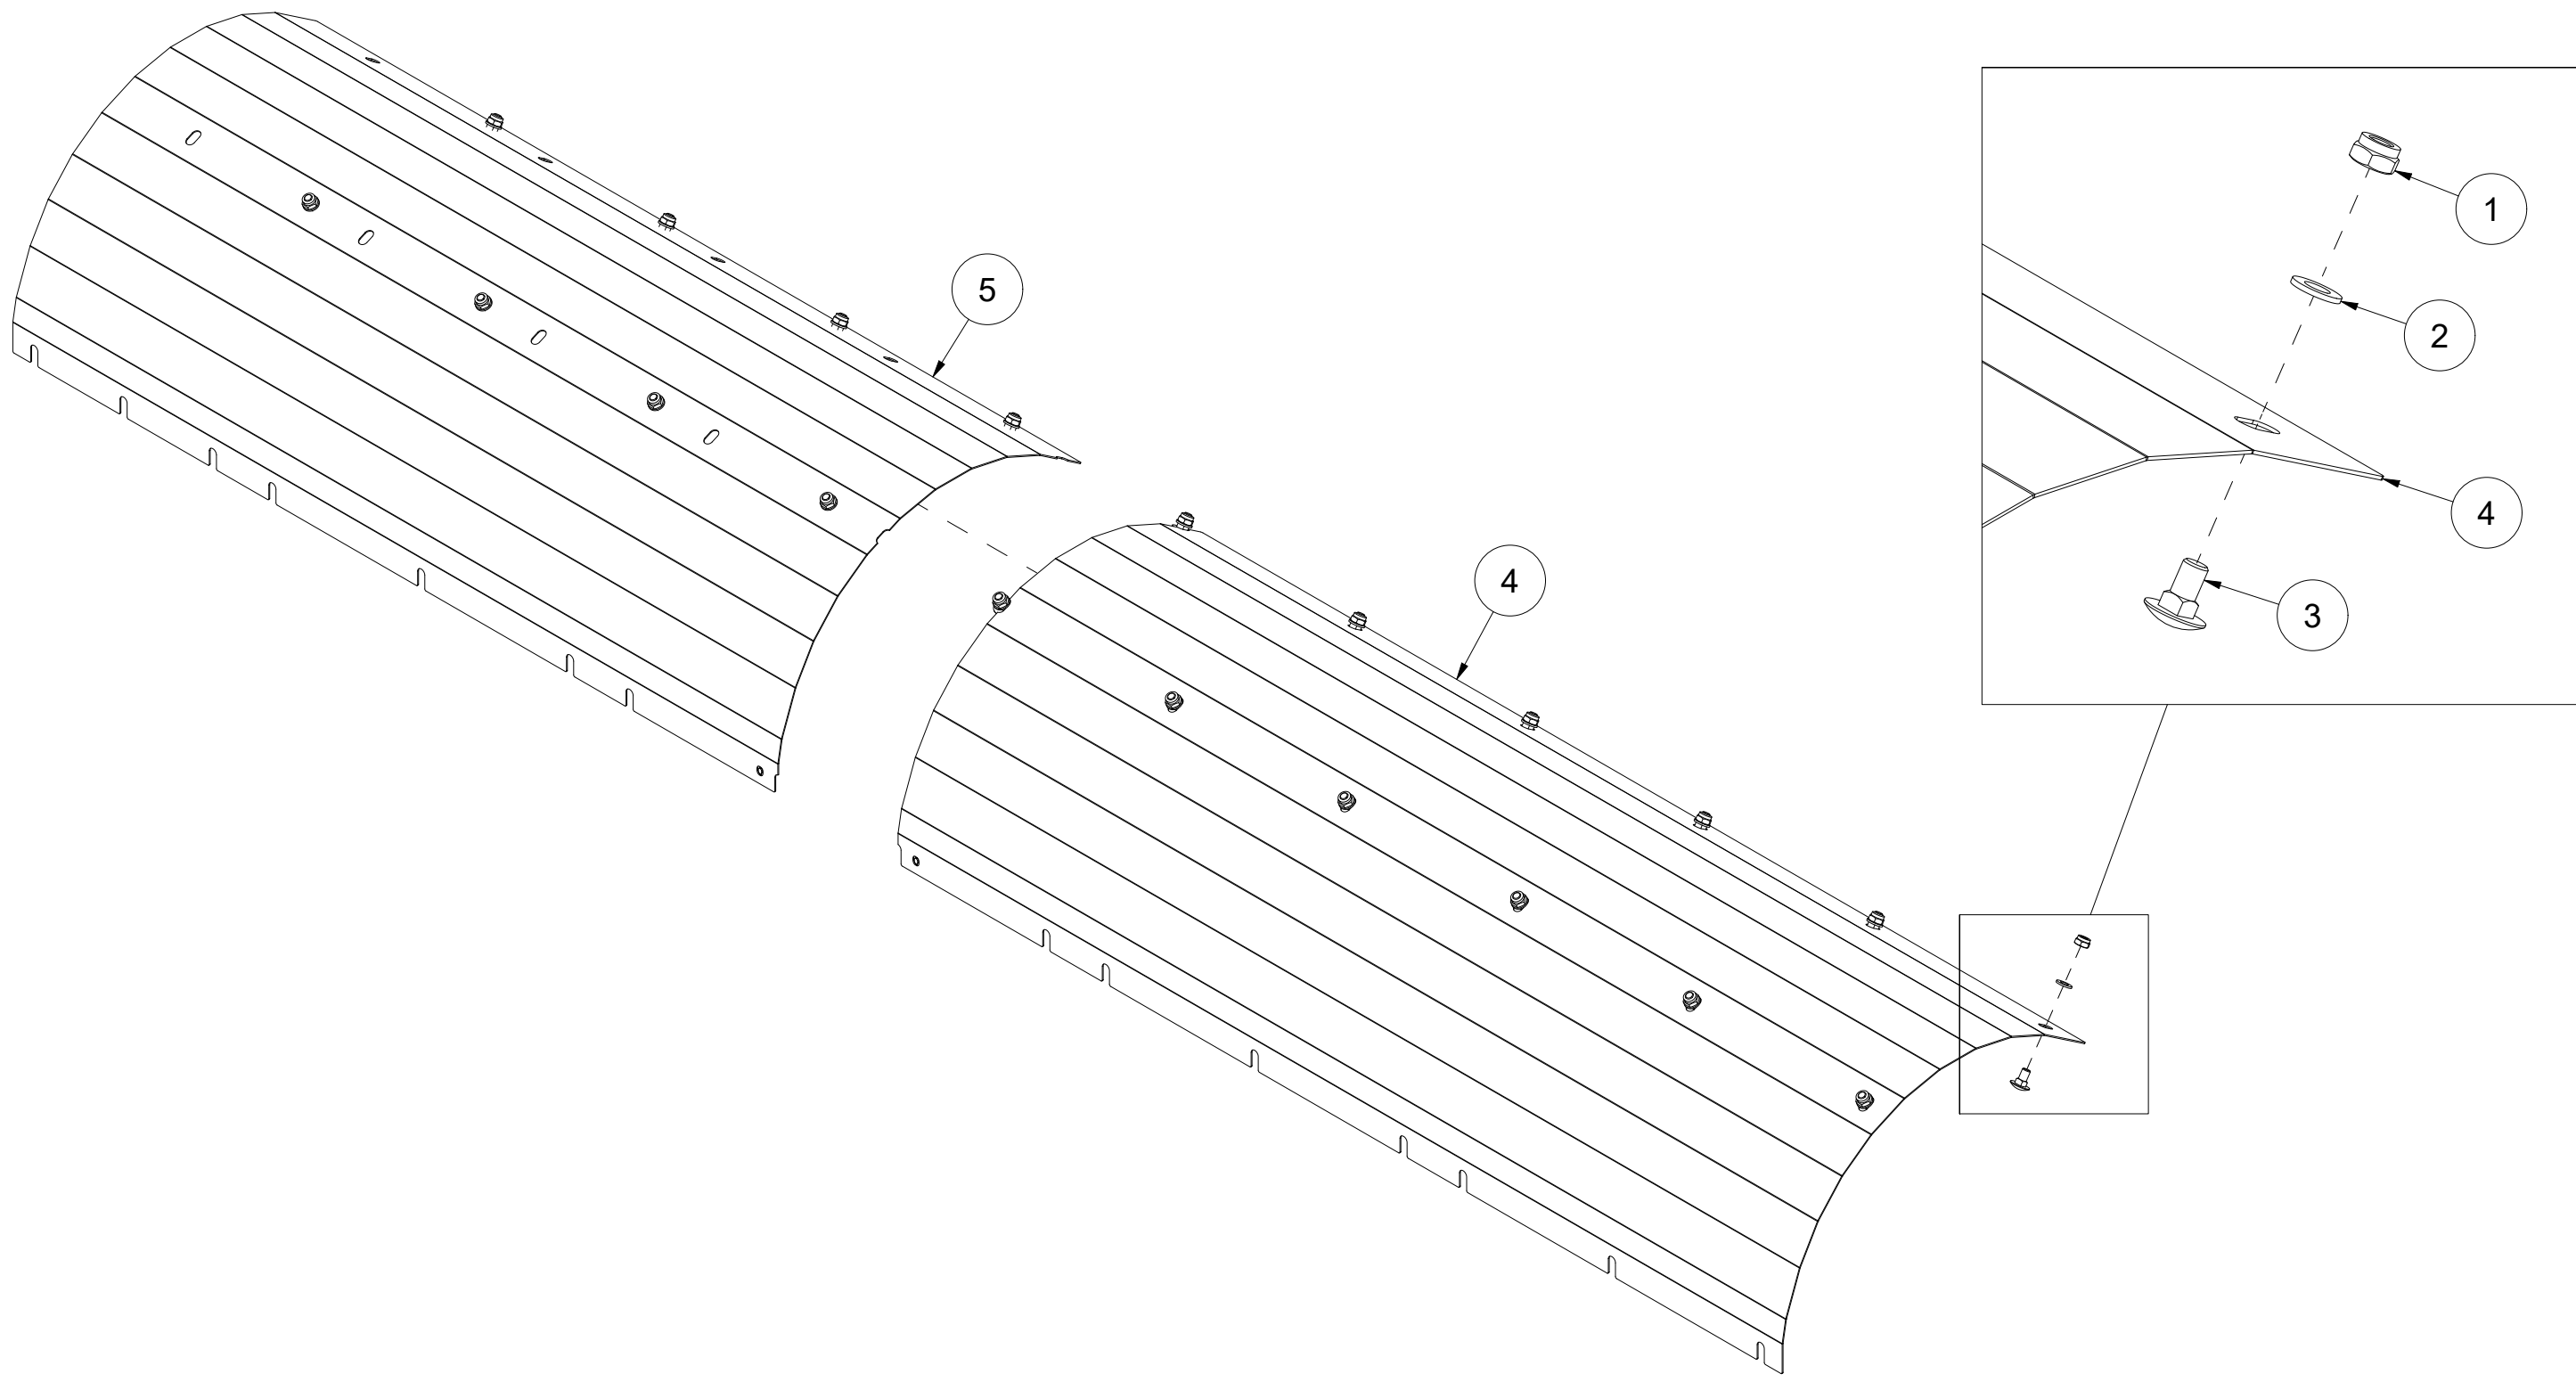

007 Protective cover BPK280

Pos	Qty	Article no	Designation
1	20	2483610	Locking nut M10 EIZn DIN 985
2	20	2531060	Washer M10 EIZn DIN 125
3	20	2344295	Locking screw M10x20 EIZn 8.8 DIN 603
4	1	27131007	Left side wear cover
5	1	27141005	Right side wear cover