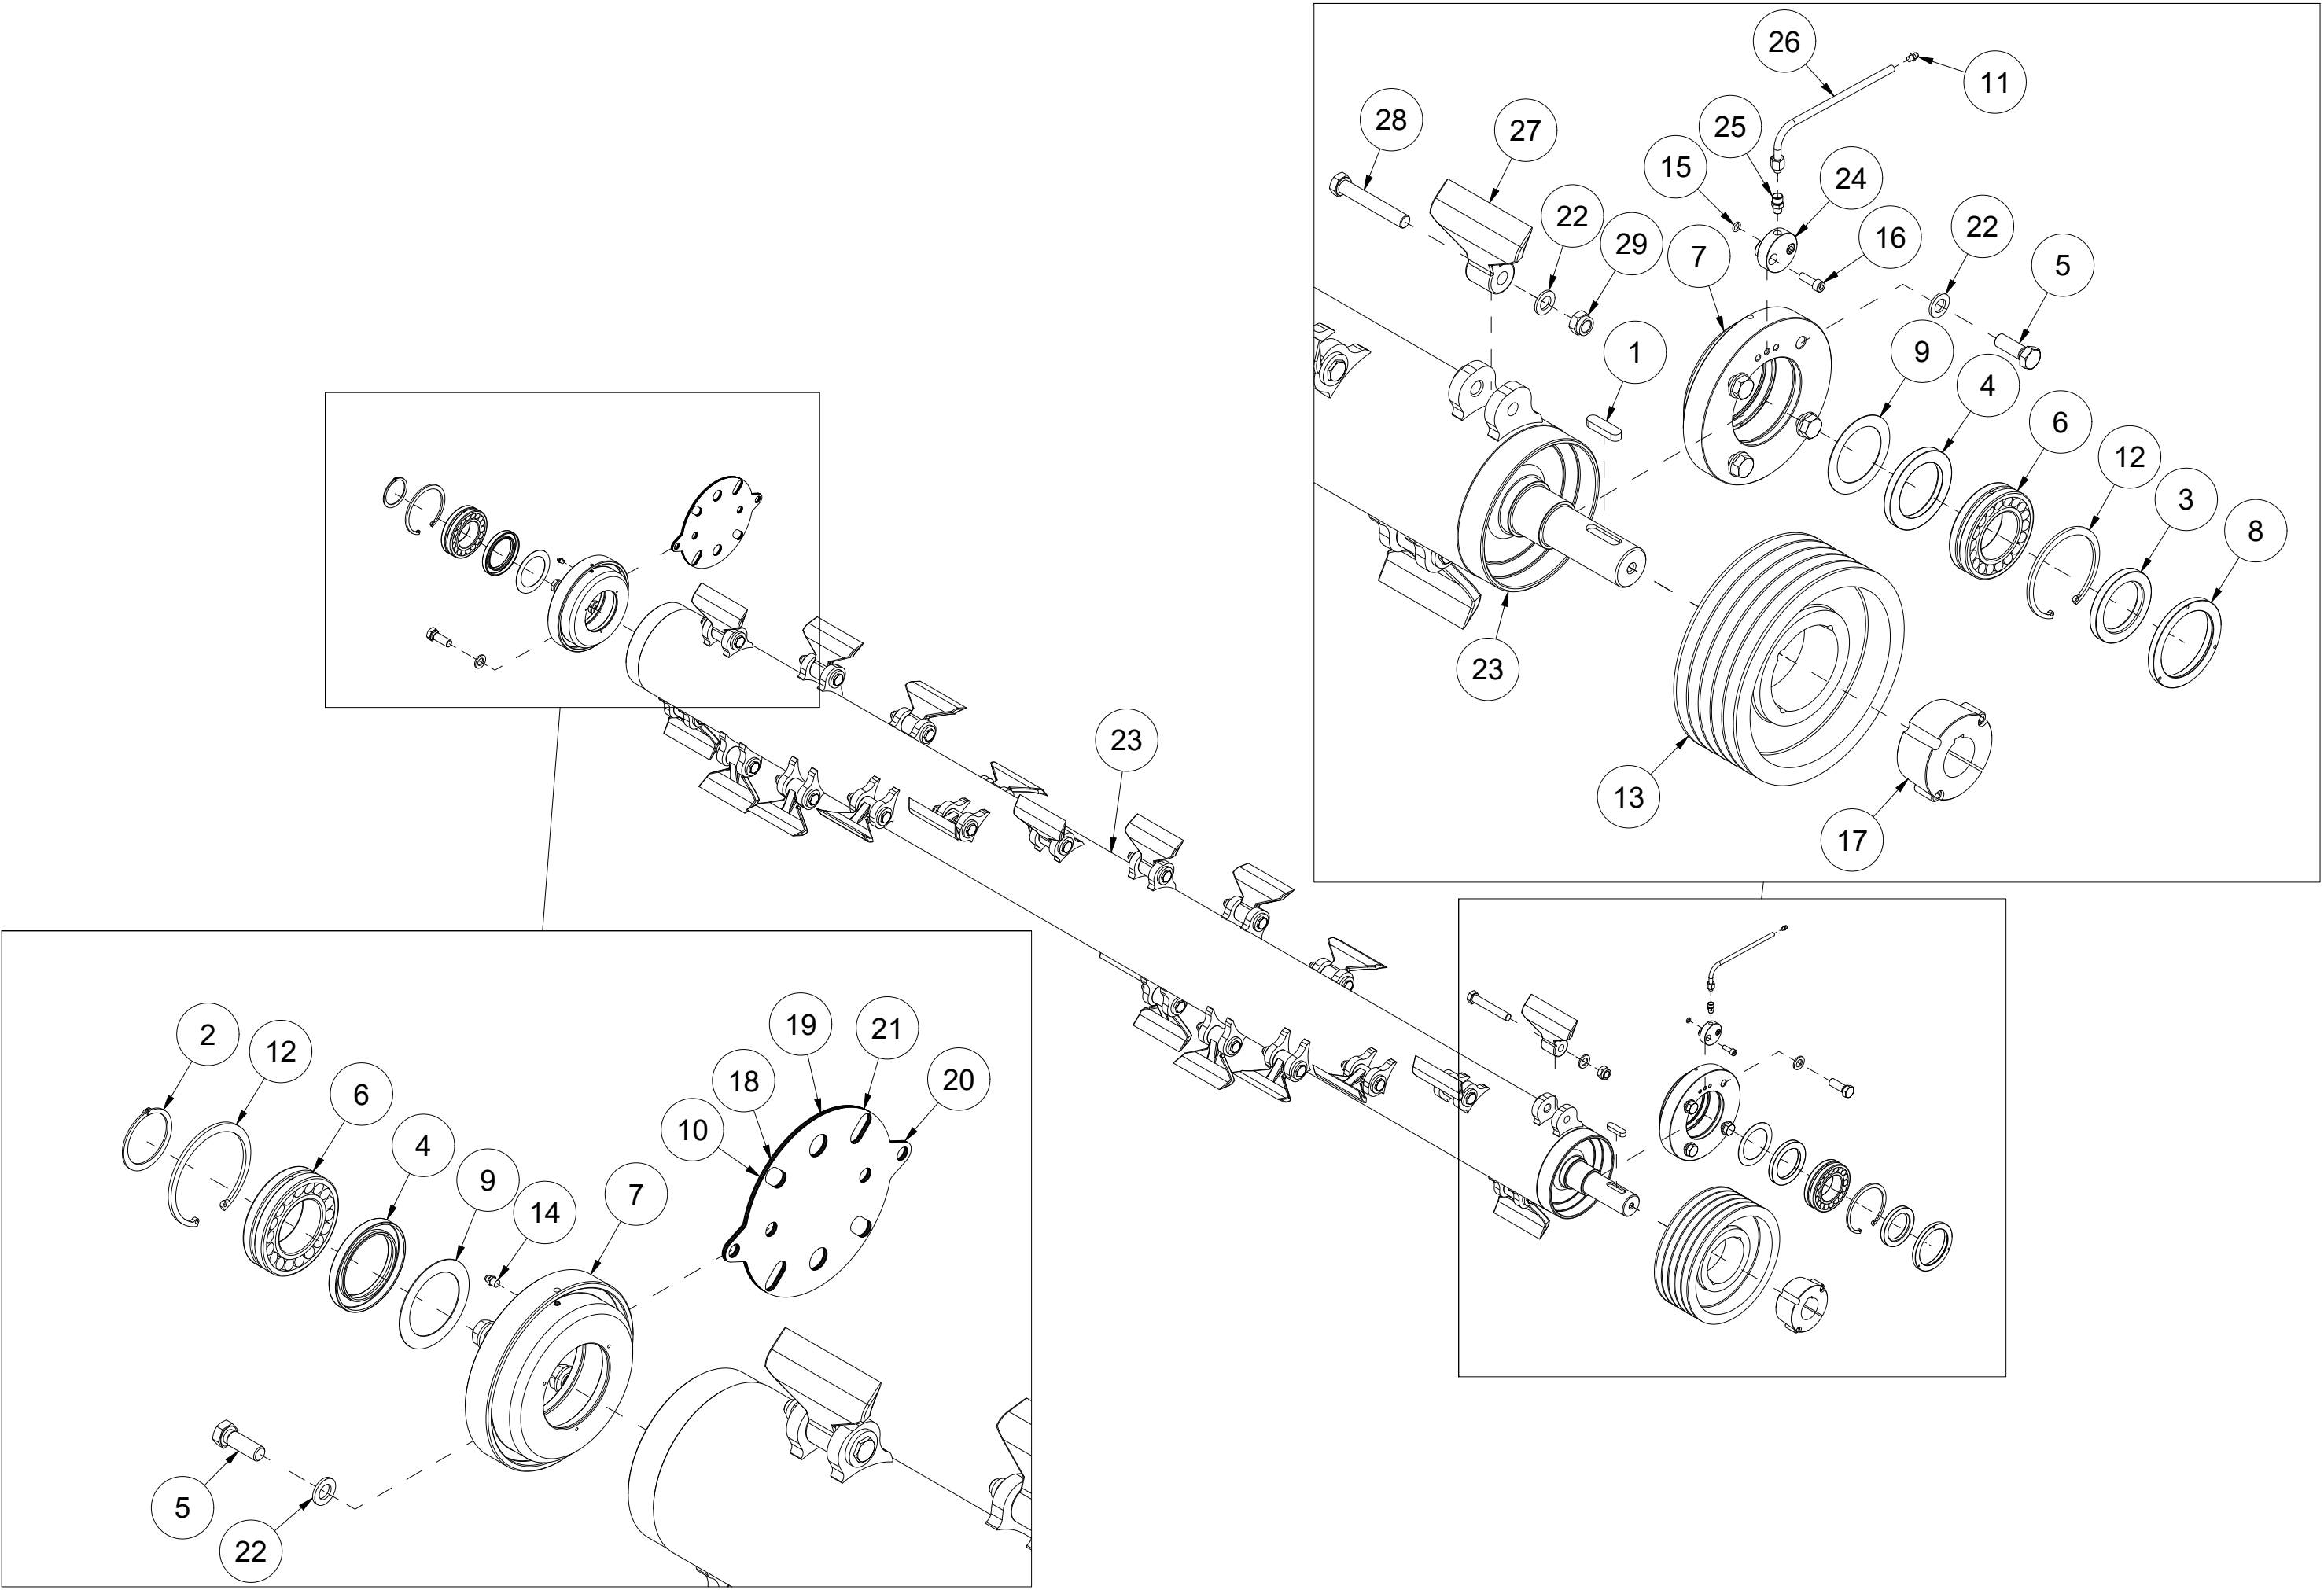

003 Rotor BPK280

Pos	Qty	Article no	Designation
1	1	2115175	Cotter 14x9 L50 St DIN 6885A
2	1	2553160	Seeger ring A 60x2,0 DIN 471
3	1	2234157	Simmerring Ø60/90x10
4	2	2234161	Simmerring Ø70/100x10 AS
5	8	2423491	Hexagon screw M16x45 EIZn 10.9 DIN 933
6	2	2953322	Roller bearing 22212.EAW33C3 Ø60/110x28
7	2	27121014	Bearing
8	1	27121015	Ring
9	2	27101043	Washer holder
10	1	27121017	Shims rotor 3 mm
11	1	2478409	Grease nipple, Straight M6
12	2	2553310	Seeger ring I 110x4,0 DIN 472
13	1	2965390	Pulley 265x5 SPB 3020
14	1	2478407	Grease nipple, Straight M8
15	1	2233008	O-ring 8,00x2,00 NBR 70
16	2	2472315	Unbrako cylinder screw M8x25 EIZn DIN 912
17	1	2965321	Bushing Ø50 TL3020
18	1	27121031	Shims rotor 2 mm
19	1	27121034	Shims rotor 1 mm
20	1	27121070	Shims rotor 5 mm
21	1	27121069	Shims rotor 4 mm
22	32	2531078	Washer M16 EIZn DIN 125
23	1	27111002	Rotor BP280
24	1	27201089	Lubricating adapter attachment
25	1	2957752	Hexagon nipple BSP 1/8-GE08LLR, Nut, DPR
26	1	27121072	Lubrication tube BPK
27	24	2112210	Hammer knife
28	24	2428502	Hexagon screw M16x1,5x100 EIZn 10.9 DIN 960
29	24	2482613	Locking nut M16x1,5 EIZn DIN 985